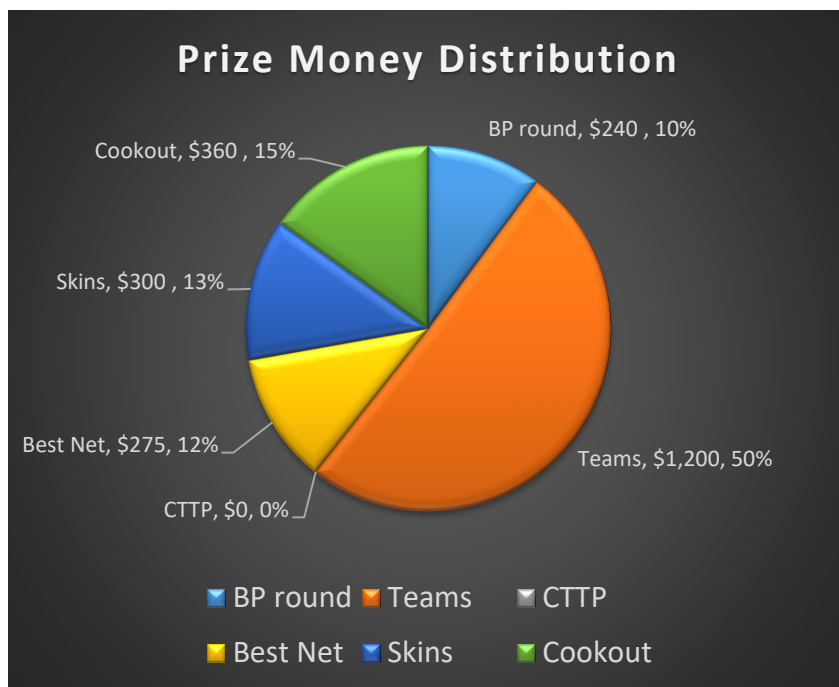

### Notes:

- *Group leader gets free trip from Talamore, money is applied to awards*
- *Cookout money included in prize money fee for all attendees*
- *Bryan Park is not included in the package cost and must be paid at the course*
- *21 of 24 players are playing Bryan Park*

## Prize Money Breakdown

Total Pot		Players
Cost per Player	\$75.00	21
	\$65.00	3
1 Free	\$605.00	
<b>Total</b>	<b>\$2,375.00</b>	

Thursday Competition		
<b>3 Man Team</b>		3
Position	Team	Player
1	\$120	\$40
2	\$75	\$25
3	\$45	\$15
4	\$0	\$0
5	\$0	\$0
CTTP Par 3's	\$0	\$0
Total BP	\$240	

Weekend Competition		
Rounds	3	
<b>4 Man Team</b>	<b>Payout</b>	<b>Player</b>
1st	\$160	\$40
2nd	\$120	\$30
3rd	\$80	\$20
4th	\$40	\$10
Total Team	\$1,200	

Individual Competitions		
CTTP Par 3's	\$0	\$0
Best Net Daily	\$15	
Skins per Round	\$100	
Best Net	Payout	
Overall		
1st	\$80	
2nd	\$60	
3rd	\$40	
4th	\$30	
5th	\$20	
Total Best Net	\$275	

Summary		
BP round	\$240	10.1%
Teams	\$1,200	50.5%
CTTP	\$0	0.0%
Best Net	\$275	11.6%
Skins	\$300	12.6%
Cookout	\$360	15.2%
<b>Total</b>	<b>\$2,375</b>	<b>100.0%</b>

Balance \$0.00  
 Competition \$2,015