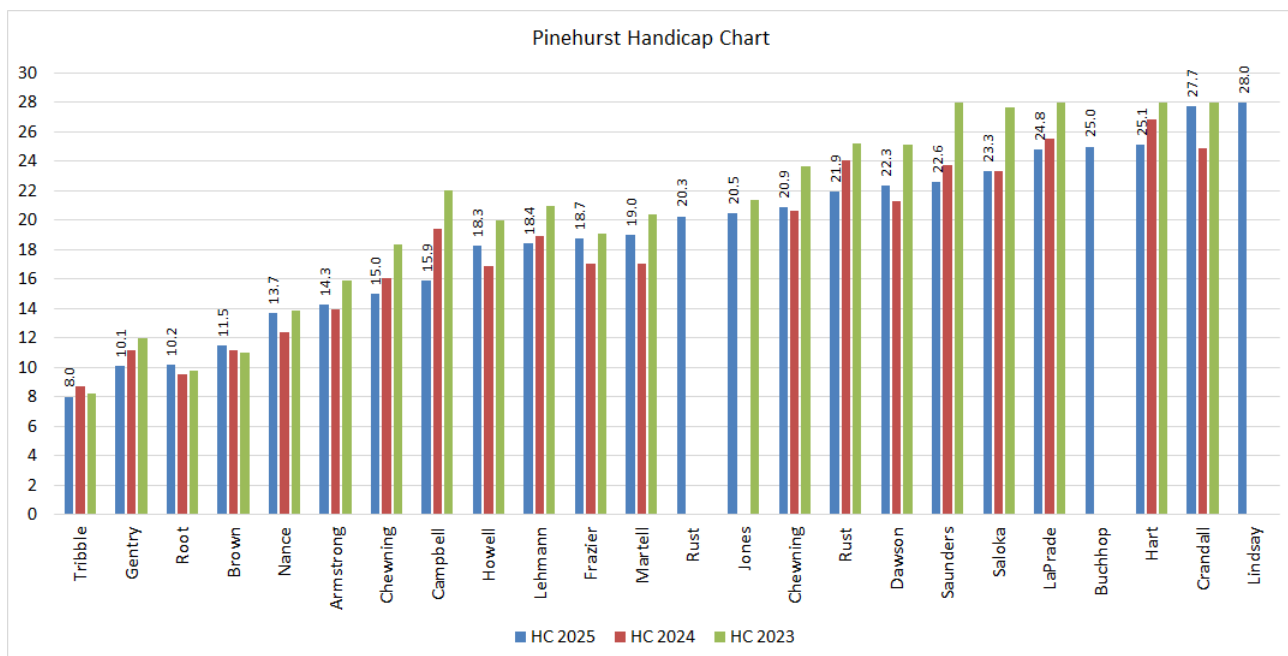

Player Roster

Handicaps are derived from score database maintained by Scott Armstrong. Each player’s handicap is the weighted average STP (strokes to par) of all Pinehurst rounds, multiplied by 0.85. Newer rounds are weighted higher than older rounds. Handicaps are updated after each round. See player score history for details.

Index	Player	Tees	Early Bird	Points / Round	Total Rounds	All Time Avg	Best Round	HC 2025
1	Brad Tribble	White	y	47.3	21	80.2	71	8.0
2	Brooks Gentry	White	y	42.6	29	85.2	78	10.1
3	Paul Root	White	y	44.0	39	83.4	76	10.2
4	Josh Brown	White	y	42.4	14	84.2	78	11.5
5	Mike Nance	White	y	39.4	36	89.4	77	13.7
6	Scott Armstrong	White	y	38.6	39	88.0	79	14.3
7	Tim Chewning	White	y	37.5	29	89.2	81	15.0
8	Cody Campbell	White	y	32.9	12	92.2	85	15.9
9	Bob Howell	Gold	y	32.9	34	97.7	86	18.3
10	Mark Lehmann	Gold		32.7	30	94.1	87	18.4
11	Alex Frazier	Gold	y	32.9	32	94.1	87	18.7
12	Ryan Martell	White	y	31.0	36	96.8	83	19.0
13	Dennis Rust	Gold		30.3	15	94.9	85	20.3
14	Gary Jones	Gold		30.6	24	96.1	87	20.5
15	Richard Chewning	Gold	y	30.9	36	95.3	85	20.9
16	Don Rust	Gold	y	28.7	29	96.8	87	21.9
17	Brandon Dawson	White	y	27.7	18	98.2	89	22.3
18	Travis Saunders	White	y	23.1	21	102.4	93	22.6
19	Tim Saloka	Gold	y	26.1	37	101.1	92	23.3
20	Dennis LaPrade	Gold	y	24.1	29	102.2	95	24.8
21	Jake Buchhop	White	y		0			25.0
22	Wes Hart	White	y	22.2	21	103.8	92	25.1
23	Jack Crandall	White	y	21.8	27	102.5	92	27.7
24	Shane Lindsay	White	y		0			28.0